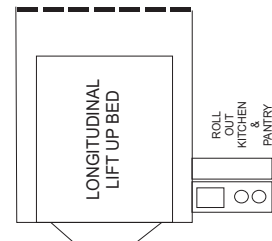

KAMPAROO BRUMBY & DAINTREE LE