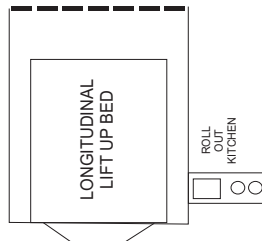

KAMPAROO WEEKENDER & DAINTREE