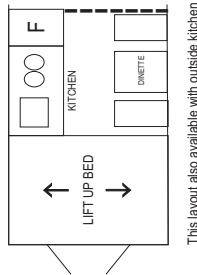

SPACEMATIC REGAL/DROVER
Inside Kitchen
& Dinette