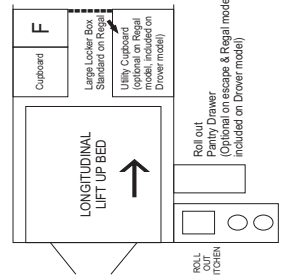

SPACEMATIC REGAL/DROVER
With Roll Out Kitchen
(Available in single beds)