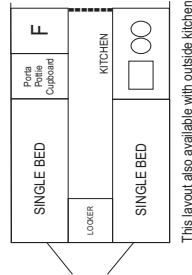

SPACEMATIC REGAL/DROVER
with Single Bed &
Inside Kitchen