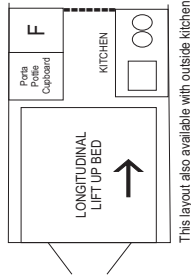

SPACEMATIC REGAL/DROVER
With Queen Bed &
inside Kitchen