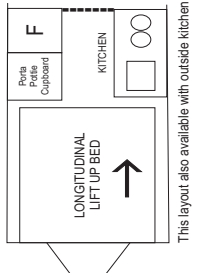

SPACEMATIC REGAL/DROVER
With Queen Bed &
inside Kitchen