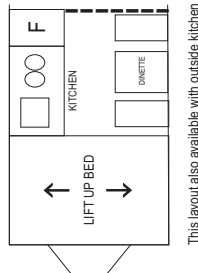

SPACEMATIC REGAL/DROVER
Inside Kitchen
& Dinette