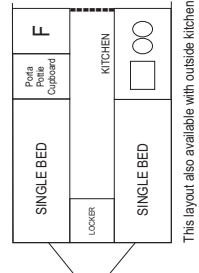

SPACEMATIC REGAL/DROVER
with Single Bed &
Inside Kitchen