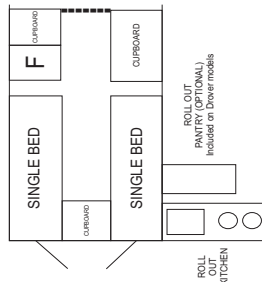

**SPACEVAN
Regal & Drover**
Single Beds, Outside Kitchen