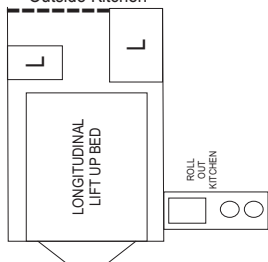

**SPACEVAN
Escape**
Queen or Single Bed,
Outside Kitchen