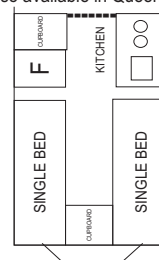

**SPACEVAN
Escape**
Queen or Single Bed,
Outside Kitchen

**SPACEVAN
Regal & Drover**
Queen Bed, Outside Kitchen

**SPACEVAN
Regal & Drover**
Single Beds, Outside Kitchen

**SPACEVAN
Regal & Drover**
Single Beds, Inside Kitchen
Also available in Queen bed

**SPACEVAN
Regal & Drover**
Double Bed, & Double Bunks
Outside Kitchen only
Also available in Escape Model

Any included options such as Galv Chassis will add to the tare weight and may vary the ball weight. Ball and tare weight will vary depending on trailer kitchen and internal layout (weights do not include options). *TCP will add additional tare and ball weight & will vary with each model size.