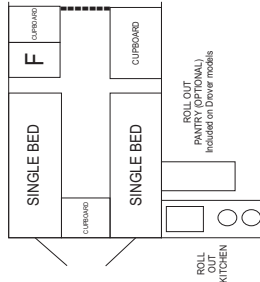

**SPACEVAN
Regal & Drover**
Single Beds, Outside Kitchen