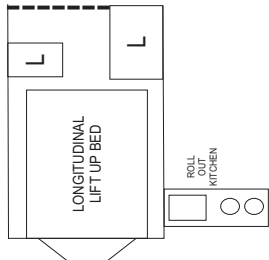

**SPACEVAN
Escape**
Queen or Single Bed,
Outside Kitchen