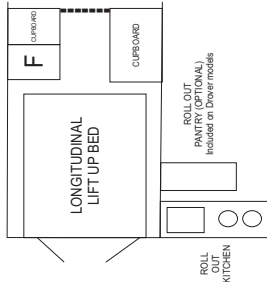

**SPACEVAN
Regal & Drover**
Queen Bed, Outside Kitchen