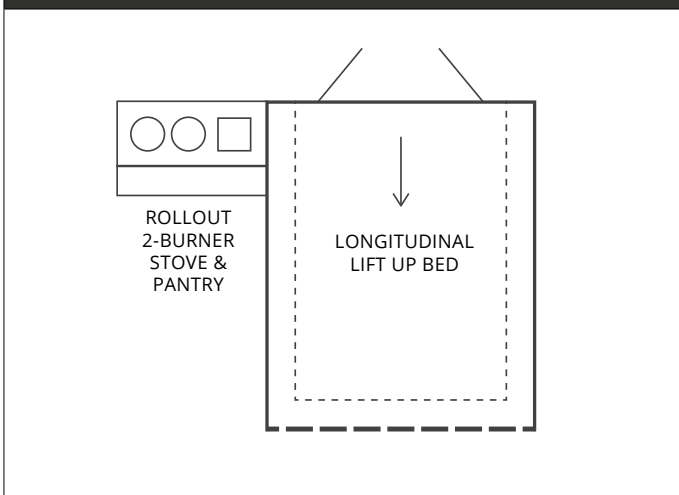

| WEEKENDER SPECS |

BODY SPECS

Body Length	2.20M
Body Width	1.70M
Towing Height	1.30M
Towing Length	3.95M
Open Length (including drawbar)	6.18M
Tare	566kg ‡
Ball Weight	64kg ‡
ATM	900kg
Colour	White

BRAKES & WHEELS

15" Silver Steel Wheels with Goodyear Cargo Tyres	Standard
AL-KO 40mm Square Axle with Over-ride Disc Brakes	Standard
Rear Wind Up Spare Wheel	Standard

CANVAS

100% Australian Made Tent Using Wax Converters Dynaproof Canvas	Grey
Extended Deluxe Awning	Standard
Sewn in Canvas Window Flaps & Midge Proof Fly Screen	Standard

DRAWBAR

4kg Gas Bottle & Holder	Standard
AL-KO 150mm Jockey Wheel with Single Clamp	Standard
AL-KO 50mm Ball Hitch	Standard
Silent Winch	Standard
75 x 50 x 2.5mm Drawbar	Standard
Safety Chain Keeper	Standard

FLOOR PLAN